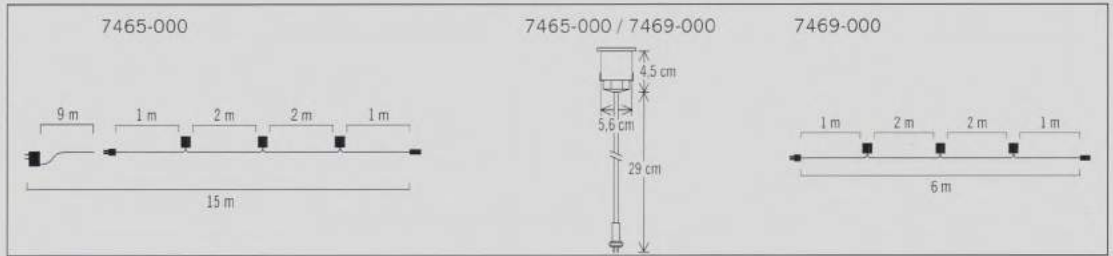

3 x GROUND SPOT 7465-000 / 3 x GROUND SPOT 7469-000

↔ = 7 cm ↗ = 7 cm ↓ = 4,5 cm