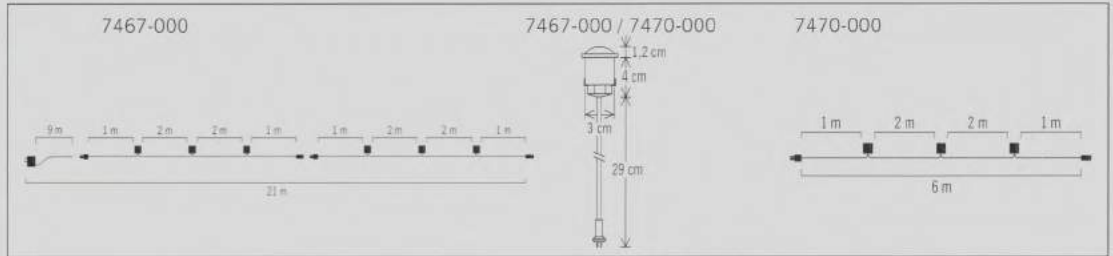

6 x GROUND SPOT 7467-000 / 3 x GROUND SPOT 7470-000

↔ = 3,5 cm ↗ = 3,5 cm ↓ = 5 cm